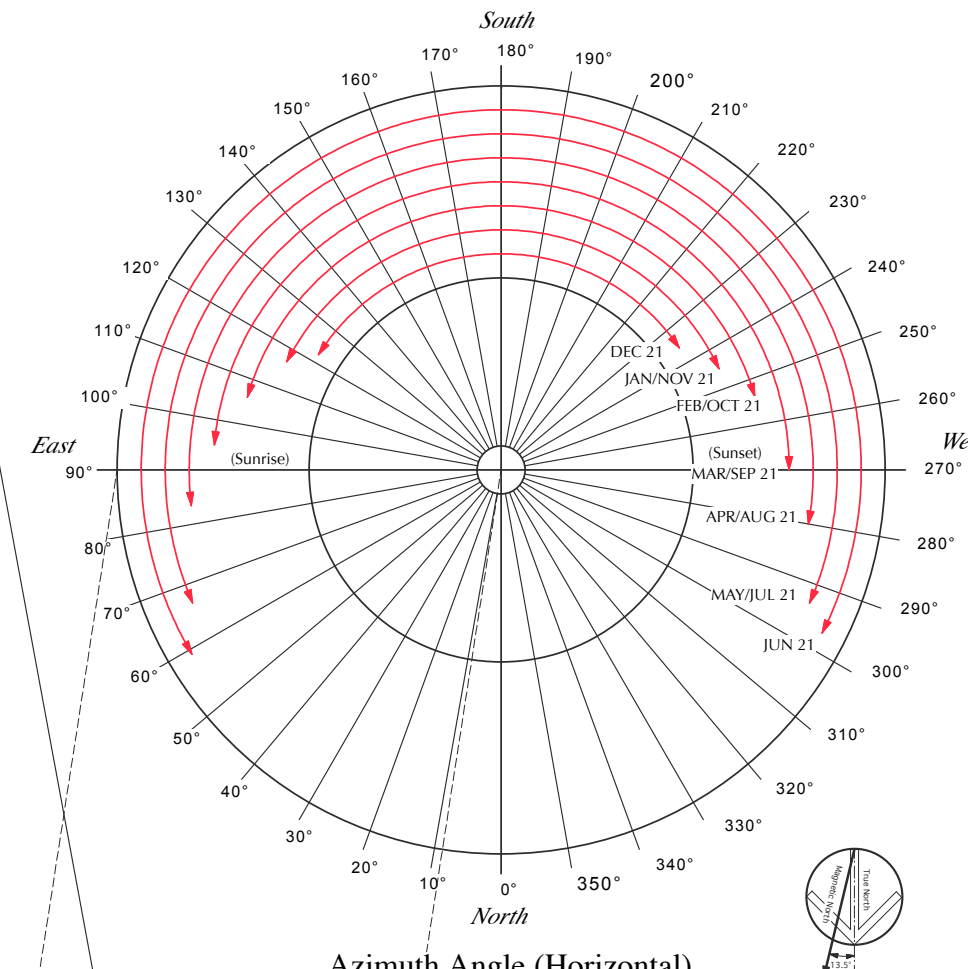

Hourly Sun Positions

La Plata County, Colorado

Time Zone: Mountain Latitude: 37° 30' North Longitude: 108° 00' West
(Azimuth of 0° = North; 90° = East; 180° = South; 270° = West)
Note: Adjacent dates follow similar sun paths (except the solstices).

JANUARY 21 (Standard Time)			NOVEMBER 21 (Standard Time)		
TIME	AZIMUTH ANGLE	ALTITUDE ANGLE	TIME	AZIMUTH ANGLE	ALTITUDE ANGLE
8:00 AM	120° 38'	5° 28'	8:00 AM	125° 5'	9° 30'
9:00 AM	131° 4'	15° 7'	9:00 AM	136° 11'	18° 32'
10:00 AM	143° 16'	23° 13'	10:00 AM	149° 13'	25° 46'
11:00 AM	157° 32'	29° 7'	11:00 AM	164° 14'	30° 29'
NOON	173° 32'	32° 6'	NOON	180° 35'	32° 4'
1:00 PM	190° 8'	31° 43'	1:00 PM	196° 53'	30° 14'
2:00 PM	205° 49'	28° 2'	2:00 PM	211° 47'	25° 19'
3:00 PM	219° 37'	21° 35'	3:00 PM	224° 40'	17° 56'
4:00 PM	231° 24'	13° 5'	4:00 PM	235° 39'	8° 48'
5:00 PM	241° 30'	3° 10'			

FEBRUARY 21 (Standard Time)			OCTOBER 21 (Savings Time)		
TIME	AZIMUTH ANGLE	ALTITUDE ANGLE	TIME	AZIMUTH ANGLE	ALTITUDE ANGLE
8:00 AM	113° 38'	11° 7'	8:00 AM	108° 59'	5° 2'
9:00 AM	124° 30'	21° 31'	9:00 AM	119° 4'	15° 55'
10:00 AM	137° 29'	30° 31'	10:00 AM	130° 49'	25° 40'
11:00 AM	153° 15'	37° 18'	11:00 AM	145° 1'	33° 40'
NOON	171° 40'	40° 54'	NOON	162° 3'	38° 59'
1:00 PM	191° 7'	40° 37'	1:00 PM	181° 5'	40° 44'
2:00 PM	209° 13'	36° 29'	2:00 PM	199° 58'	38° 33'
3:00 PM	224° 34'	29° 19'	3:00 PM	216° 41'	32° 53'
4:00 PM	237° 11'	20° 5'	4:00 PM	230° 36'	24° 40'
5:00 PM	247° 49'	9° 32'	5:00 PM	242° 8'	14° 45'
			6:00 PM	252° 3'	3° 47'

MARCH 21 (Standard Time)			SEPTEMBER 21 (Savings Time)		
Vernal Equinox			Autumnal Equinox		
TIME	AZIMUTH ANGLE	ALTITUDE ANGLE	TIME	AZIMUTH ANGLE	ALTITUDE ANGLE
7:00 AM	96° 34'	7° 49'	8:00 AM	98° 38'	10° 44'
8:00 AM	106° 17'	19° 28'	9:00 AM	108° 37'	22° 17'
9:00 AM	117° 32'	30° 30'	10:00 AM	120° 23'	33° 7'
10:00 AM	131° 30'	40° 19'	11:00 AM	135° 14'	42° 32'
11:00 AM	149° 37'	47° 54'	NOON	154° 30'	49° 25'
NOON	172° 10'	51° 50'	1:00 PM	177° 56'	52° 17'
1:00 PM	196° 17'	50° 57'	2:00 PM	201° 47'	50° 13'
2:00 PM	217° 23'	45° 32'	3:00 PM	221° 52'	43° 55'
3:00 PM	233° 53'	37° 1'	4:00 PM	237° 22'	34° 49'
4:00 PM	246° 43'	26° 40'	5:00 PM	249° 33'	24° 11'
5:00 PM	257° 18'	15° 21'	6:00 PM	259° 46'	12° 43'
6:00 PM	266° 44'	3° 35'	7:00 PM	269° 4'	0° 53'

APRIL 21 (Savings Time)			AUGUST 21 (Savings Time)		
TIME	AZIMUTH ANGLE	ALTITUDE ANGLE	TIME	AZIMUTH ANGLE	ALTITUDE ANGLE
7:00 AM	79° 11'	4° 56'	7:00 AM	78° 23'	4° 11'
8:00 AM	88° 6'	16° 46'	8:00 AM	87° 17'	15° 59'
9:00 AM	97° 31'	28° 38'	9:00 AM	96° 37'	27° 52'
10:00 AM	108° 31'	40° 13'	10:00 AM	107° 26'	39° 29'
11:00 AM	122° 58'	50° 56'	11:00 AM	121° 32'	50° 20'
NOON	144° 0'	59° 38'	NOON	141° 58'	59° 15'
1:00 PM	174° 4'	63° 58'	1:00 PM	171° 34'	64° 2'
2:00 PM	206° 19'	61° 49'	2:00 PM	204° 17'	62° 22'
3:00 PM	230° 32'	54° 21'	3:00 PM	229° 15'	55° 10'
4:00 PM	246° 53'	44° 10'	4:00 PM	246° 4'	45° 5'
5:00 PM	258° 51'	32° 47'	5:00 PM	258° 14'	33° 46'
6:00 PM	268° 40'	20° 58'	6:00 PM	268° 8'	21° 57'
7:00 PM	277° 40'	9° 6'	7:00 PM	277° 9'	10° 5'

MAY 21 (Savings Time)			JULY 21 (Savings Time)		
TIME	AZIMUTH ANGLE	ALTITUDE ANGLE	TIME	AZIMUTH ANGLE	ALTITUDE ANGLE
7:00 AM	72° 37'	10° 31'	7:00 AM	70° 58'	8° 51'
8:00 AM	80° 59'	22° 6'	8:00 AM	79° 20'	20° 20'
9:00 AM	89° 37'	33° 56'	9:00 AM	87° 50'	32° 10'
10:00 AM	99° 35'	45° 47'	10:00 AM	97° 26'	44° 2'
11:00 AM	112° 57'	57° 13'	11:00 AM	109° 57'	55° 35'
NOON	134° 44'	67° 10'	NOON	129° 44'	65° 57'
1:00 PM	173° 29'	72° 32'	1:00 PM	165° 44'	72° 29'
2:00 PM	216° 29'	69° 19'	2:00 PM	210° 56'	70° 40'
3:00 PM	242° 11'	60° 12'	3:00 PM	239° 26'	62° 6'
4:00 PM	257° 11'	49° 2'	4:00 PM	255° 32'	51° 6'
5:00 PM	267° 49'	37° 14'	5:00 PM	266° 34'	39° 21'
6:00 PM	276° 41'	25° 22'	6:00 PM	275° 35'	27° 28'
7:00 PM	285° 4'	13° 41'	7:00 PM	283° 57'	15° 45'
8:00 PM	293° 40'	2° 28'	8:00 PM	292° 27'	4° 27'

JUNE 21 (Savings Time)			DECEMBER 21 (Standard Time)		
Summer Solstice			Winter Solstice		
TIME	AZIMUTH ANGLE	ALTITUDE ANGLE	TIME	AZIMUTH ANGLE	ALTITUDE ANGLE
6:00 AM	60° 33'	0° 45'	8:00 AM	125° 11'	5° 24'
7:00 AM	69° 10'	11° 31'	9:00 AM	135° 43'	14° 28'
8:00 AM	77° 16'	22° 54'	10:00 AM	147° 57'	21° 49'
9:00 AM	85° 27'	34° 39'	11:00 AM	162° 1'	26° 52'
10:00 AM	94° 37'	46° 32'	NOON	177° 24'	29° 1'
11:00 AM	106° 38'	58° 14'	1:00 PM	193° 1'	27° 55'
NOON	126° 34'	68° 55'	2:00 PM	207° 35'	23° 47'
1:00 PM	167° 28'	75° 40'	3:00 PM	220° 27'	17° 7'
2:00 PM	218° 41'	72° 46'	4:00 PM	231° 30'	8° 33'
3:00 PM	245° 58'	63° 14'			
4:00 PM	260° 32'	51° 50'			
5:00 PM	270° 38'	39° 59'			
6:00 PM	279° 7'	28° 8'			

TMA
design

Terry Ackerman

- 3-D CAD
- GRAPHICS,
- ANIMATIONS, &
- DRAFTING

(970) 247-5570

Terry@TMAdesign.com
TMAdesign.com
114 County Road 246
Durango, Colorado 81301

Since 1989

Sun Path Diagram